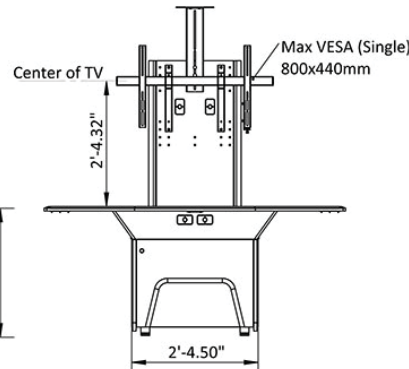

Designed primarily for collaboration, the **T628** table brings a clean look to today's high-tech group environment. It features two large base compartments designed to house racks or PC's up to 9U; islands are designed to conceal inputs/outputs and power supplies.

Standard Features

- 6 to 8 people
- Large table surface
- Includes TP800 monitor stand (Choice of single-S, dual-D or single-XL display brackets)
- TP800 includes camera mount and 3U rack
- Two large vented base compartments to house drop-in racks or PC's up to 9U
- Islands are designed to conceal inputs/outputs and power supplies
- 8U drop-in rack
- Highly resistant thermowrap surface in many colors

Specifications

Model: T628
Width: 68"
Depth: 107.54"
Height: 30"

Finishes

The information contained in this drawing is the sole property of Audio Visual Furniture International. Any reproduction in part or as a whole without the written permission of Audio Visual Furniture International is prohibited. AVFI can build or modify stock configurations to suit customer specifications. Please contact us to discuss how this service can help meet your needs. Some quantity restrictions may apply. Specification subject to change without notice. Computers, cameras, monitors, etc. are shown to illustrate product usage and are not included unless otherwise noted.