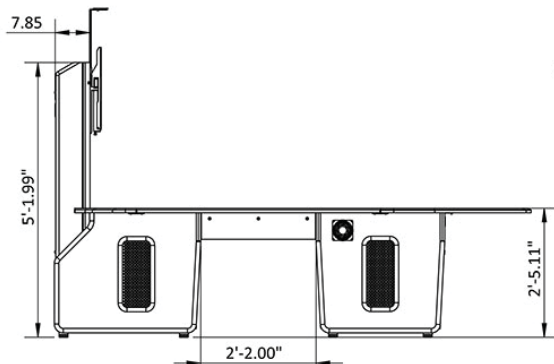

Designed primarily for collaboration, the **T628** table brings a clean look to today's high-tech group environment. It features two large base compartments designed to house racks or PC's up to 9U; islands are designed to conceal inputs/outputs and power supplies.

Standard Features

- 6 to 8 people
- Large table surface
- Includes TP800 monitor stand (Choice of single-S, dual-D or single-XL display brackets)
- TP800 includes camera mount and 3U rack
- Two large vented base compartments to house drop-in racks or PC's up to 9U
- Islands are designed to conceal inputs/outputs and power supplies
- 8U drop-in rack
- Highly resistant thermowrap surface in many colors

Specifications

Model: T628
Width: 68"
Depth: 107.54"
Height: 30"

Finishes

The information contained in this drawing is the sole property of Audio Visual Furniture International. Any reproduction in part or as a whole without the written permission of Audio Visual Furniture International is prohibited. AVFI can build or modify stock configurations to suit customer specifications. Please contact us to discuss how this service can help meet your needs. Some quantity restrictions may apply. Specification subject to change without notice. Computers, cameras, monitors, etc. are shown to illustrate product usage and are not included unless otherwise noted.