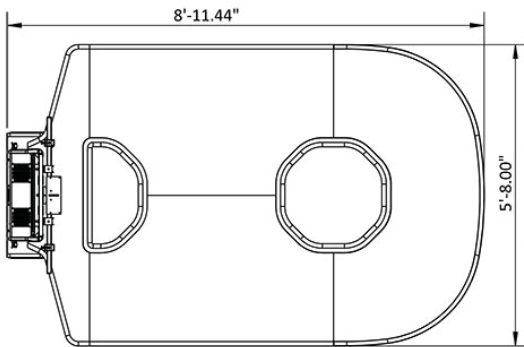

Designed primarily for collaboration, the **T628** table brings a clean look to today's high-tech group environment. It features two large base compartments designed to house racks or PC's up to 9U; islands are designed to conceal inputs/outputs and power supplies.

Standard Features

- 6 to 8 people
- Large table surface
- Includes TP800 monitor stand (Choice of single-S, dual-D or single-XL display brackets)
- TP800 includes camera mount and 3U rack
- Two large vented base compartments to house drop-in racks or PC's up to 9U
- Islands are designed to conceal inputs/outputs and power supplies
- 8U drop-in rack
- Highly resistant thermowrap surface in many colors

Specifications

Model: T628
Width: 68"
Depth: 107.54"
Height: 30"

Finishes

The information contained in this drawing is the sole property of Audio Visual Furniture International. Any reproduction in part or as a whole without the written permission of Audio Visual Furniture International is prohibited. AVFI can build or modify stock configurations to suit customer specifications. Please contact us to discuss how this service can help meet your needs. Some quantity restrictions may apply. Specification subject to change without notice. Computers, cameras, monitors, etc. are shown to illustrate product usage and are not included unless otherwise noted.